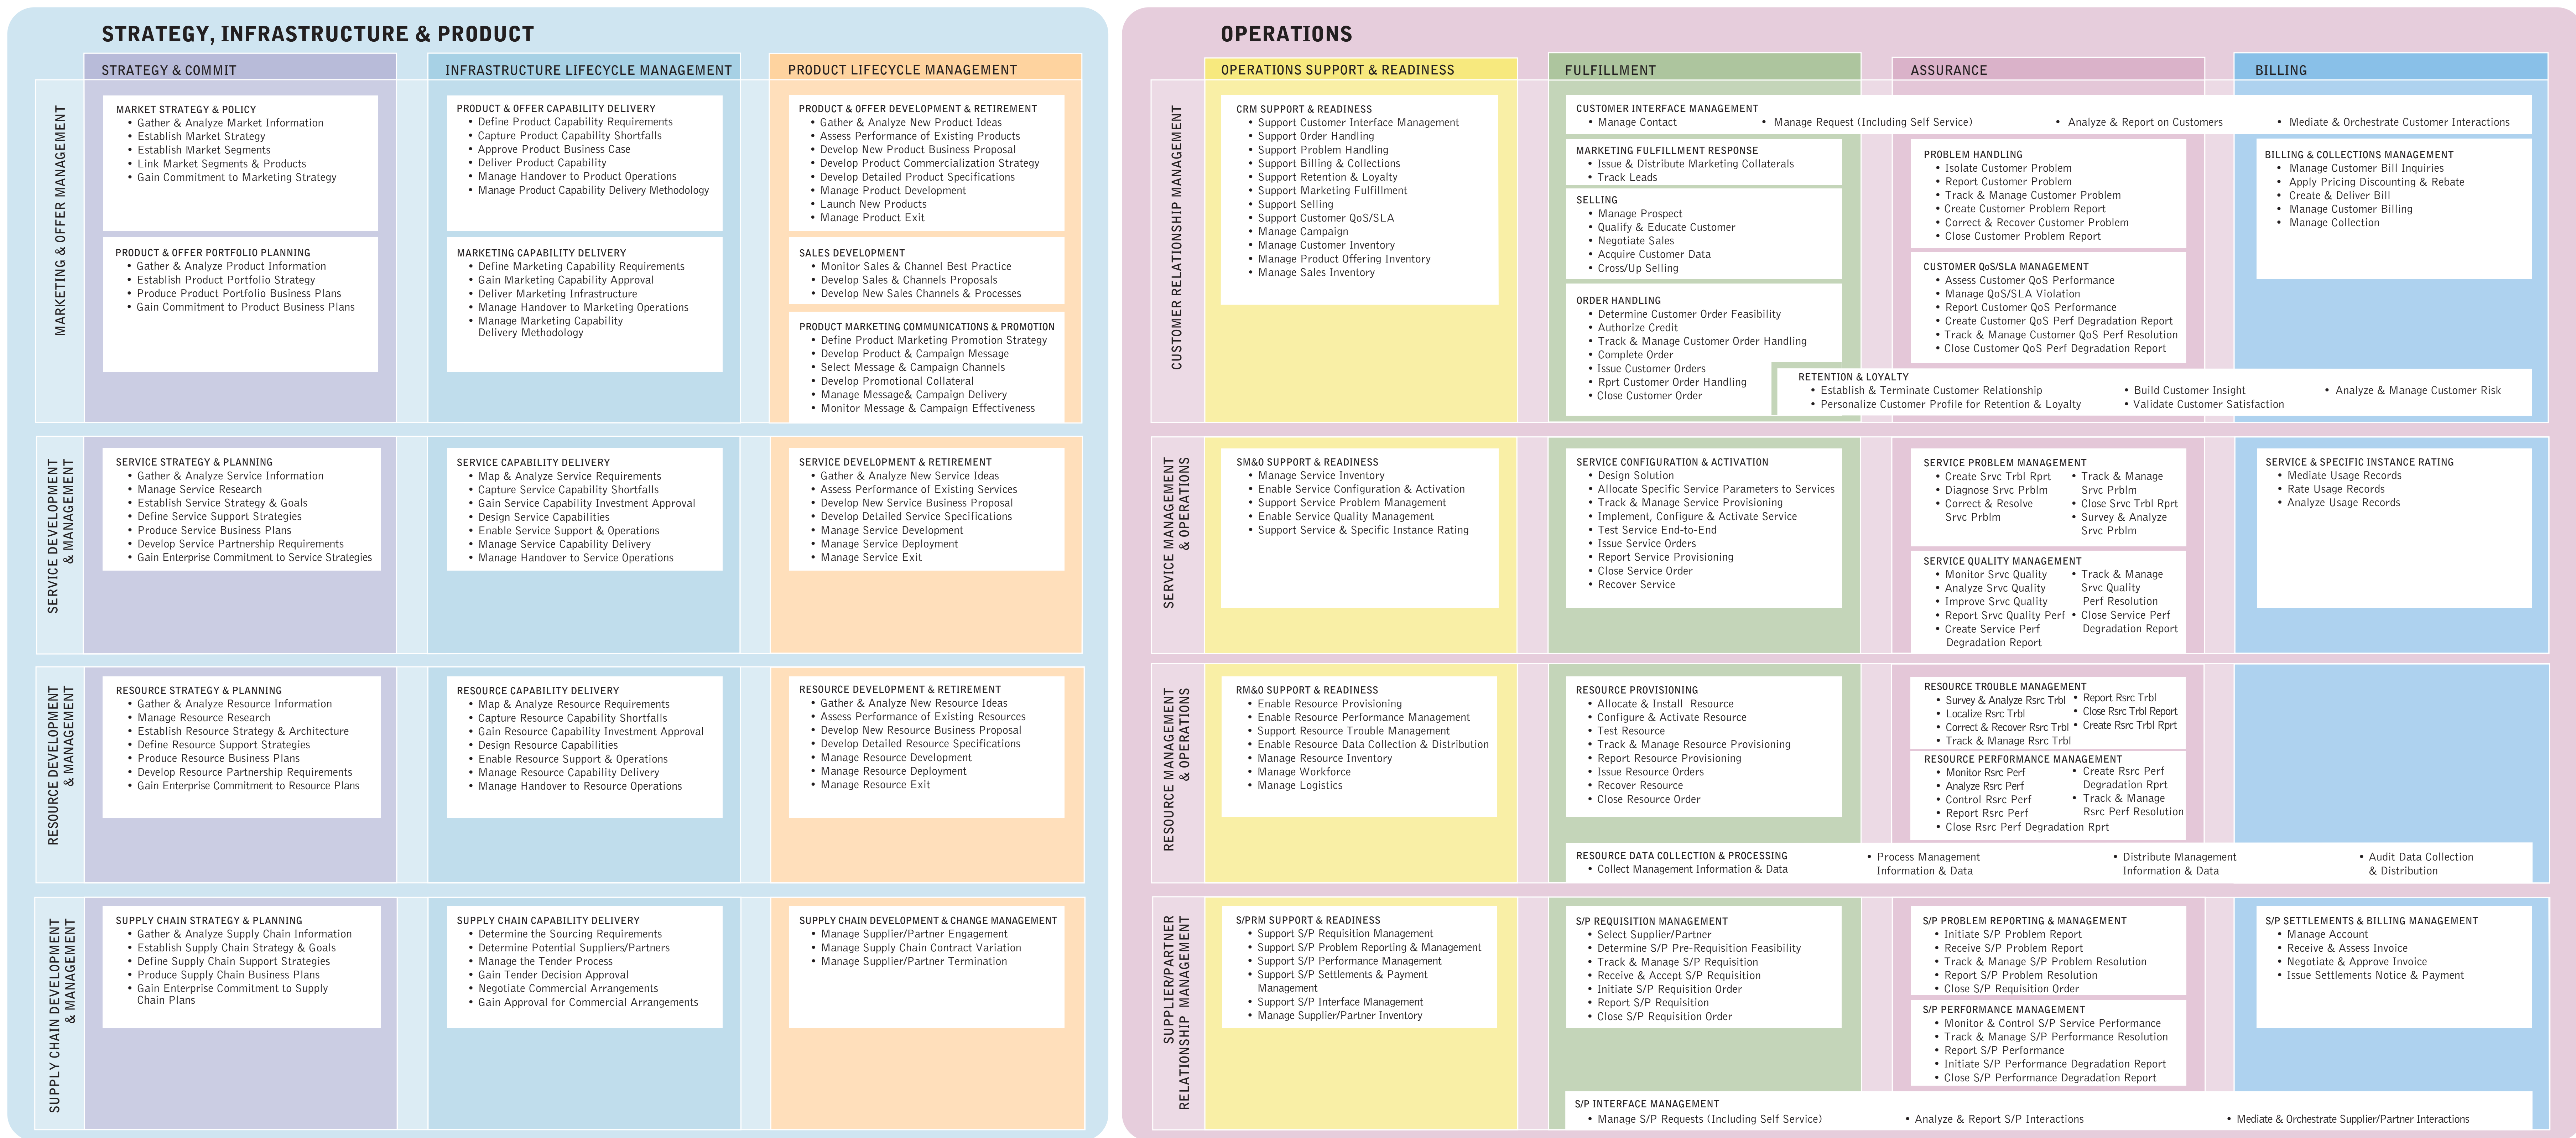

ENHANCED TELECOM OPERATIONS MAP® (eTOM) BUSINESS PROCESS FRAMEWORK RELEASE 6.0

ENTERPRISE MANAGEMENT