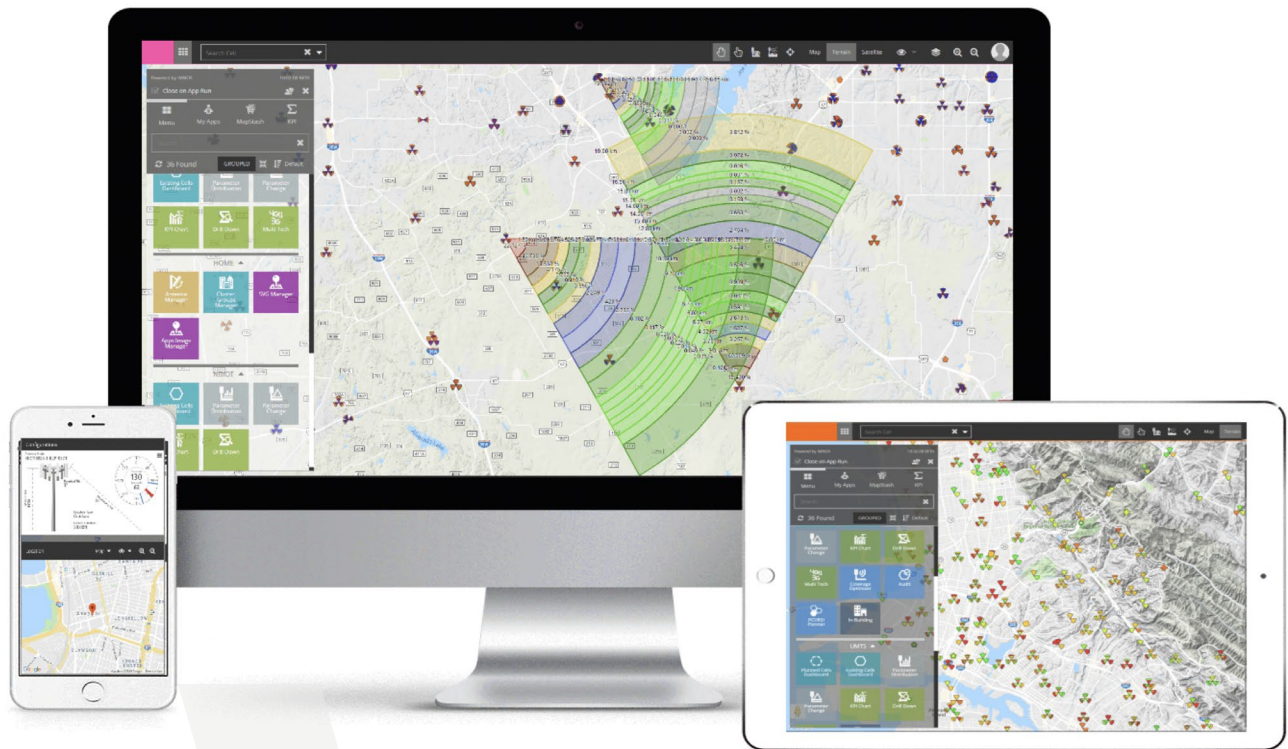

# amdocs IMNOS (integrated mobile network optimization solutions)

**Amdocs IMNOS is a web platform that enables network operators to consolidate data sources and tool output into a single, efficient source. It provides data visualization and drilldown capabilities that simplifies viewing of multiple complex data, while drastically enhancing daily operational efficiency.**

As operators increase investments in big data collection systems, the solution's data analytics capabilities maximizes their ability to extract value from the available information. With Amdocs IMNOS, users can view network configurations, KPIs, events and demographics, as well as other non-engineering operator data (sales data, trouble tickets, retail) within a single map and dashboard view – placing network insights at their fingertips on any device.

## The solution

- Combines data analytics practices and approaches of different tools into a single web visualization platform
- Provides simplified views and information for quick actions and review
- Brings together various tools and datasets to maximize process efficiency at the market, regional and national levels
- Maximizes value of existing tools and the CSP's data, utilizing advanced analytics and cross-tool correlation