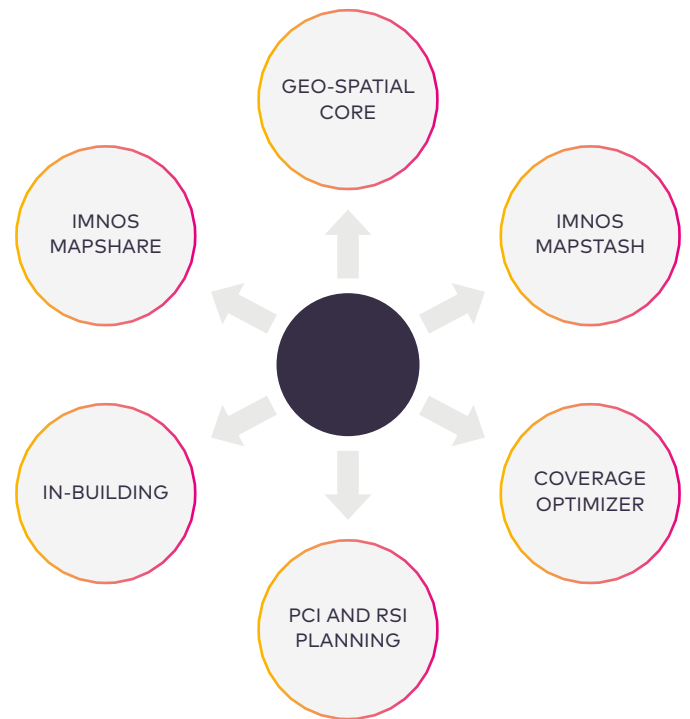

# amdocs IMNOS (integrated mobile network optimization solutions)

**Amdocs IMNOS is a web platform that enables network operators to consolidate data sources and tool output into a single, efficient source. It provides data visualization and drilldown capabilities that simplifies viewing of multiple complex data, while drastically enhancing daily operational efficiency.**

As operators increase investments in big data collection systems, the solution's data analytics capabilities maximizes their ability to extract value from the available information. With Amdocs IMNOS, users can view network configurations, KPIs, events and demographics, as well as other non-engineering operator data (sales data, trouble tickets, retail) within a single map and dashboard view – placing network insights at their fingertips on any device.

## The solution

- Combines data analytics practices and approaches of different tools into a single web visualization platform
- Provides simplified views and information for quick actions and review
- Brings together various tools and datasets to maximize process efficiency at the market, regional and national levels
- Maximizes value of existing tools and the CSP's data, utilizing advanced analytics and cross-tool correlation